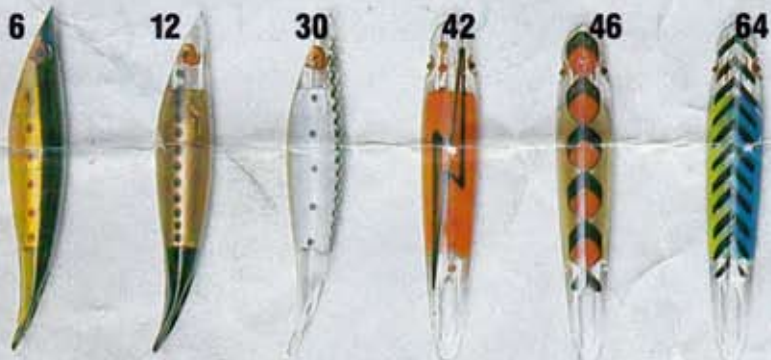

With its life-like swimming action the Super Kobra is an ideal Trolling Lure. It can also be used for offshore fishing. Super Kobra is available in sizes 2³/₈" x 12g. and 1¹/₂" x 6g. and comes in a range of 70 colours all proven fish catchers.

13

38

63

18

51

51

51

32

46

28

68

69

16

Super Wobblers

A minnow shaped wobbler weighing 8g with a good swimming action, Super Wobblers are good fish catchers either trolling or off shore fishing. Super Wobblers are available in most colours in the Super Kobra range.

Super Specials

This lure with its wriggling action and weighing only 7g is ideal for off shore fishing in shallow water. Super Specials are available in the same colour range as Super Kobras.

Super Anti-Kinks