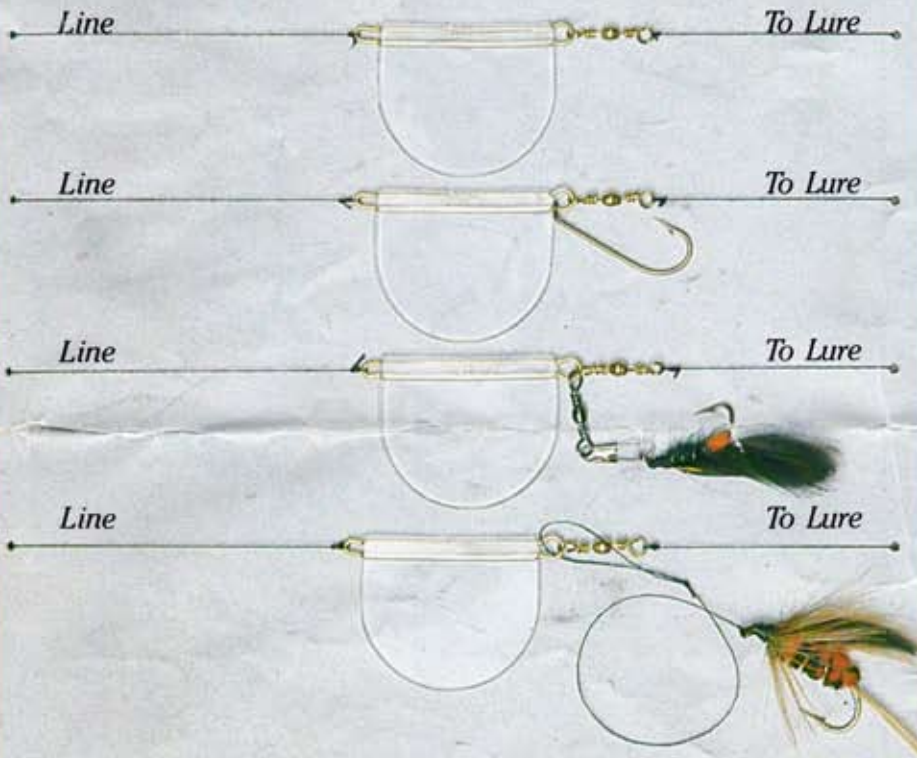

With its life-like swimming action the Super Kobra is an ideal Trolling Lure. It can also be used for offshore fishing. Super Kobra is available in sizes 2³/₈" x 12g. and 1¹/₂" x 6g. and comes in a range of 70 colours all proven fish catchers.

46

28

68

69

16

Super Wobblers

A minnow shaped wobbler weighing 8g with a good swimming action, Super Wobblers are good fish catchers either trolling or off shore fishing. Super Wobblers are available in most colours in the Super Kobra range.

Super Specials

This lure with its wriggling action and weighing only 7g is ideal for off shore fishing in shallow water. Super Specials are available in the same colour range as Super Kobras.

Super Anti-Kinks

Newly designed anti-kinks with a removeable wire. Not only stops your line from twisting, they are also suitable for:

- (A) Clipping on a small hook.
- (B) Clipping on a fly dropper direct.
- (C) Using a fly dropper on a short trace.