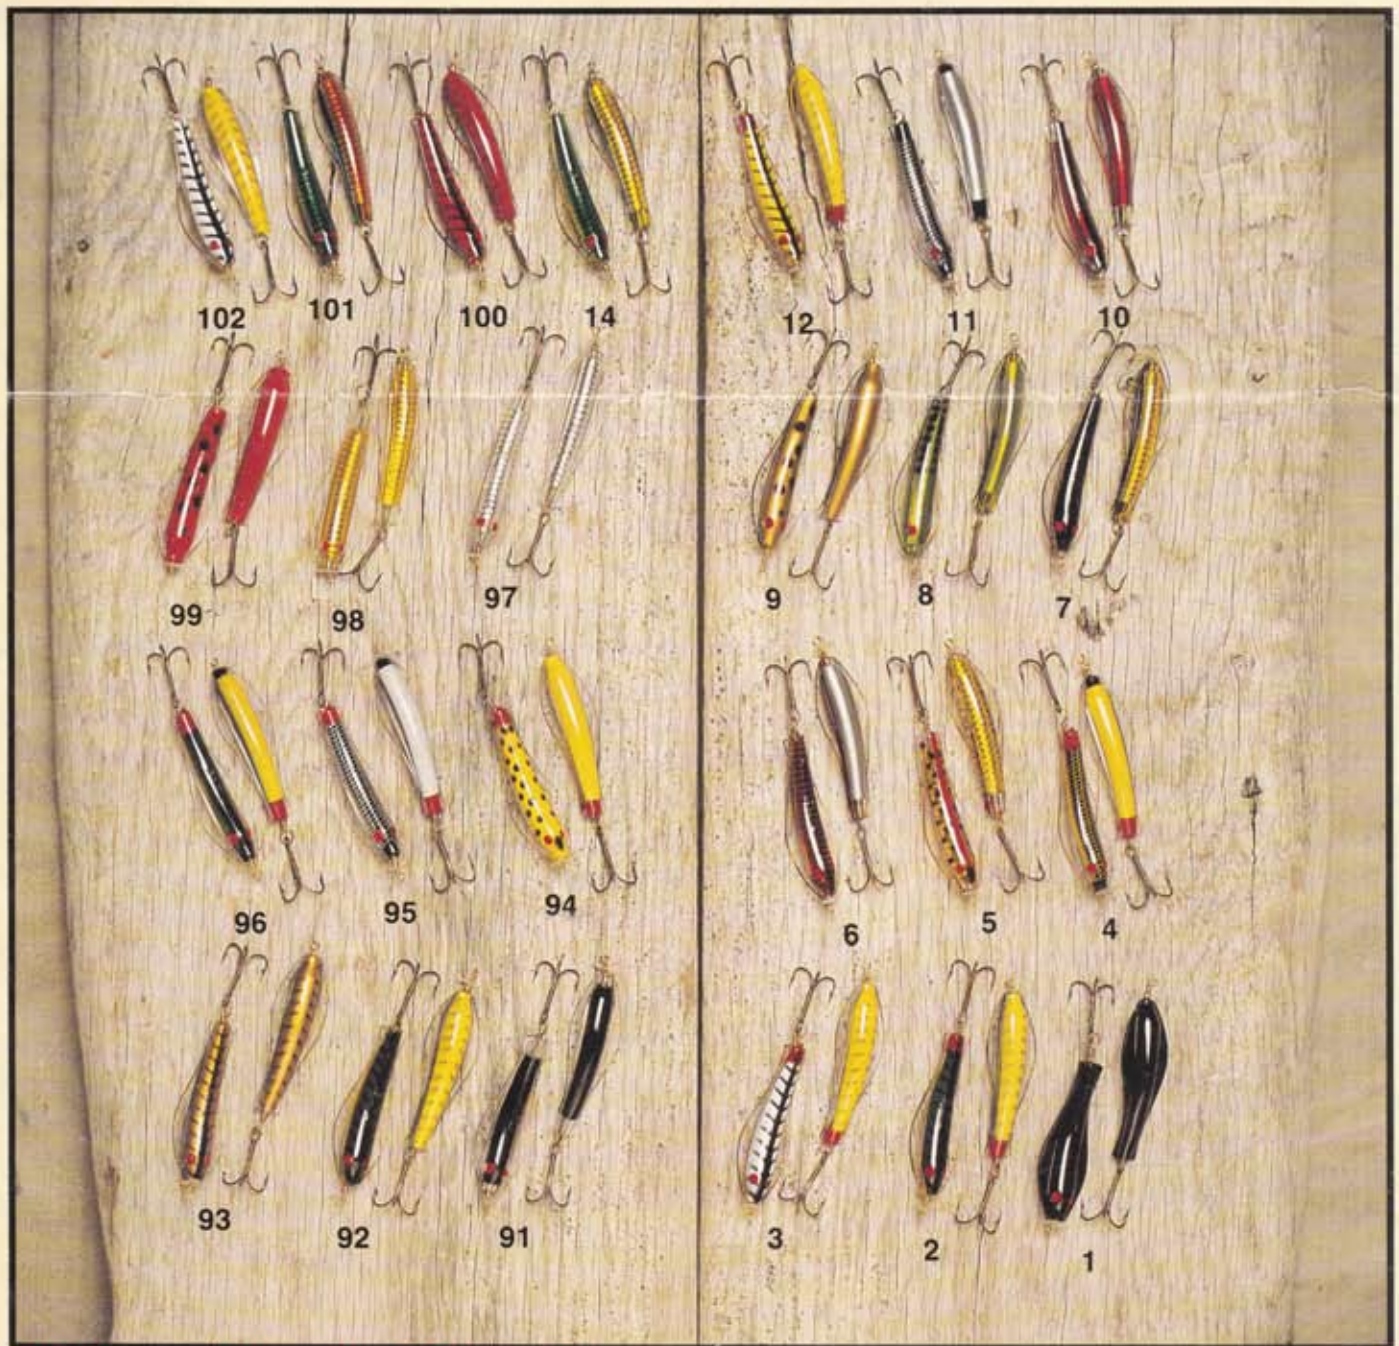

Ask your Store for Tillins Lures The Lures that catch fish world-wide.